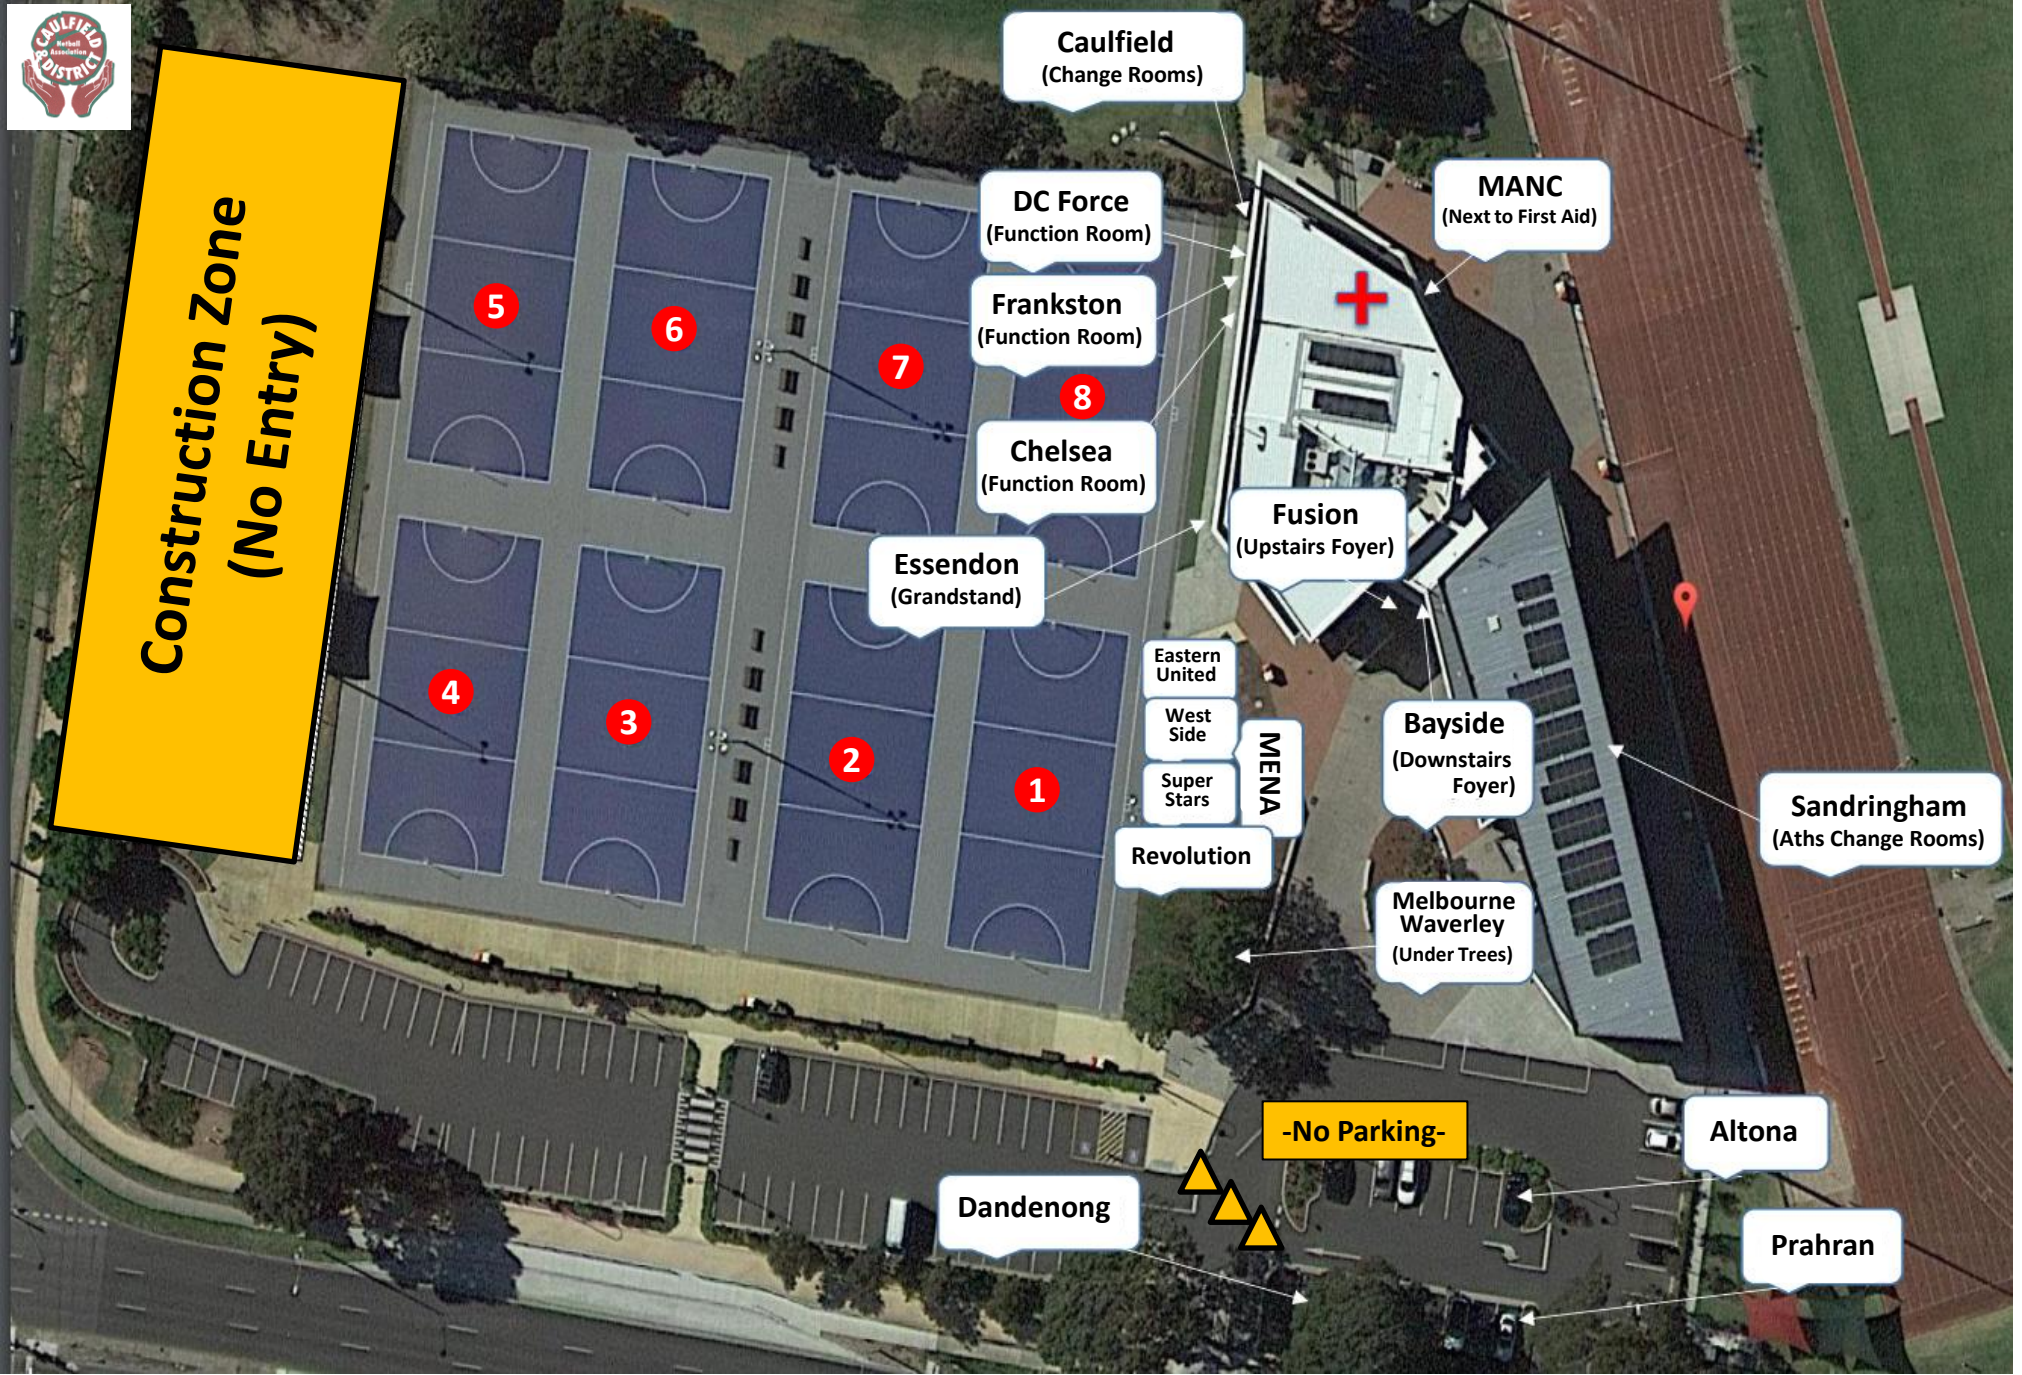

Murrumbeena Road

Construction Zone
(No Entry)

Caulfield
(Change Rooms)

DC Force
(Function Room)

Frankston
(Function Room)

Chelsea
(Function Room)

Essendon
(Grandstand)

Eastern United
West Side
Super Stars

Revolution

MENA

MANC
(Next to First Aid)

Fusion
(Upstairs Foyer)

Bayside
(Downstairs Foyer)

Melbourne Waverley
(Under Trees)

Sandringham
(Aths Change Rooms)

-No Parking-

Dandenong

Altona

Prahran

North Road

Marquee and Court Map